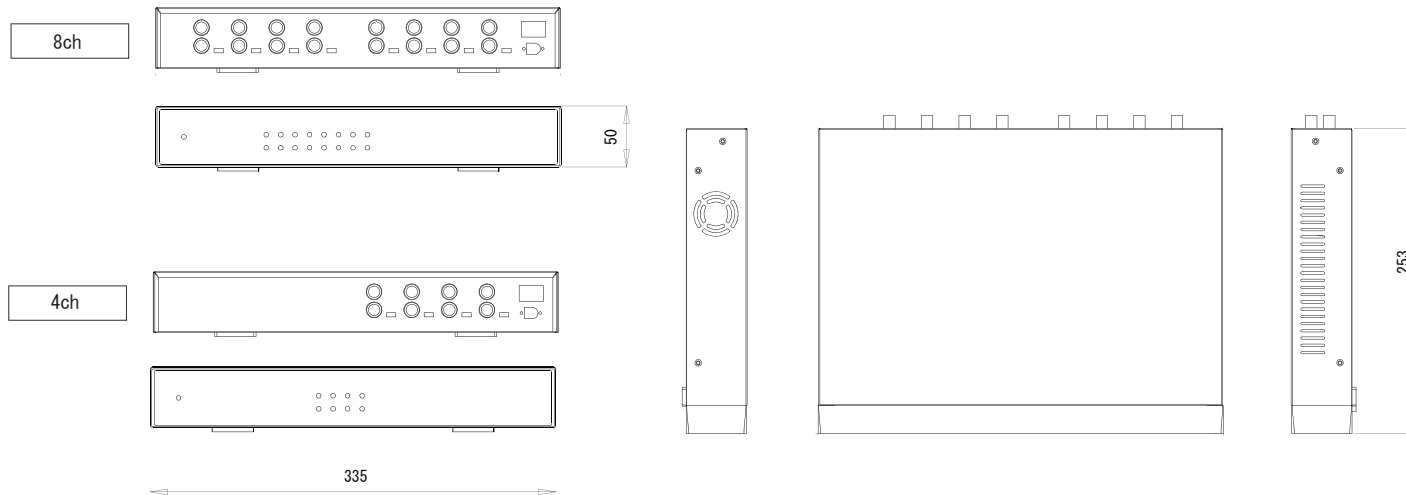

## 4ch / 8ch AHD One Cable Power Unit

※ Image Photo

#### ◆ Key Feature

- └ Support AHD: 1080P
- └ Transmission Distance up to 300 meters

#### ◆ Technical Specification

Model	APB-7004	APB-7008
System	4Ch Universal HD One Cable Power Supply Unit	8Ch Universal HD One Cable Power Supply Unit
Camera Input	AHD 1080P	AHD 1080P
Video Output	BNC x 4	BNC x 8
Cable Transmission Distance	RG-59/U (3C2V) 100~200m ; RG-6A/U (5C2V) 200~500m	
Power Consumption	8.75W/ch ; 35W	8.75W/ch ; 70W
Power Source	DC 24V : 3A : 720W	
Operating Temperature	-5°C~45°C	
Operating Humidity	<RH80%	
Dimensions	335(W)x50(H)x253(L)mm	
Net Weight	2.3Kg	2.6Kg