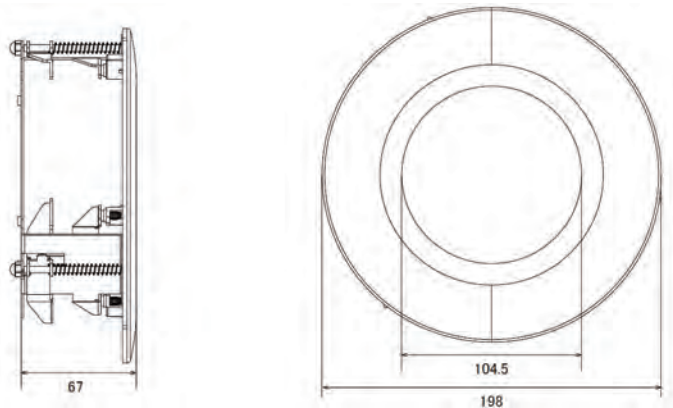

ATB-503

◆ Dimensions

Indoor Ceiling Mount

◆ Technical Specifications

Model	ATB-503
Color	Ivory
Material	PRESS & ABS
Maximum Loading	10Kg
Dimensions	198 (Ø) x 67 (H) mm
Weight	290g
Collocated with	IPV-2065CD, IPV-2065CD-M, IPV-4065CD, IPV-4065CD-M IPD-1080CDX, IPD-2065CD, IPD-2065CD-M, IPD-4065CD