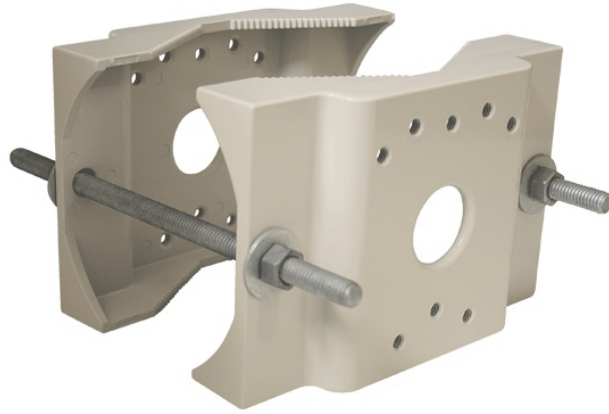

## Lamp Pole Outdoor Housing Bracket

**Bracket-06**

### ◆ Supported Bracket

Bracket-04

### ◆ Technical Specifications

Model	Bracket-06
Color	Beige
Dimensions	170x113mm
Maximum Loading	10Kg
Collocated with	Bracket-04

■ Specifications are subject to change without prior notice.