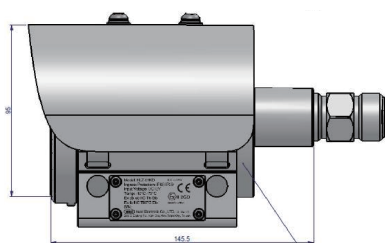

◆ Mechanical Dimension

Internal Volume is 339.8 cm³

2MP H.265 4.2x Optical Zoom Lens Explosion-Proof Bullet Network Camera

◆ Technical Specifications

Model	IPE-2065BM-M
Image Sensor	1/2.8" Megapixel CMOS sensor
Video Resolution	1920x1080, 1280x720, 640x360
Video Compression	H.265, H.264, M-JPEG
Video Frame Rate	1920x1080@30fps, 1280x720@30fps 640x360@30fps, 320x240@30fps
Lens ; Angle of View	f2.8-12mm 4.2X Motorized/F1.4 ; 36° ~ 98° (H) / 19.7° ~ 52.3° (V)
S/N ratio	50dB
IR LED units	N/A
IR LED Working Distance	-
Minimum Illumination	Color : 0.005 Lux (IR Off), B / W: 0.001 Lux (IR ON)
Electronic Shutter	AUTO ; 1/1 ~ 1/10000 sec.
ICR	Mechanism IR Cut Filter
Day&Night Mode	Yes
Wide Dynamic Range	Yes
FLK	Yes
White Balance	Yes
DNR	2D/3D
Analog Output	Yes (BNC)
Audio	Input ×1, Output ×1 ; G.711 / G.726
Maximum concurrent access number	10
Alarm In / Alarm Out	DI x1 / DO x1
Ethernet	10/ 100 Base-T
Network Protocols	IPv6, IPv4, HTTP, HTTPS, SNMP, QoS/DSCP, Access list, IEEE 802.1X, RTSP, TCP/ IP, UDP, SMTP, FTP, PPPoE, DHCP, DDNS, NTP, UPnP, 3GPP, SAMBA, Bonjour
Wi-Fi	N/A
ONVIF	ONVIF2.4.2
Supported Browser	Window 7, XP, Microsoft IE 6.0 or above, Chrome, Safari, Firefox
External Storage	Built in Industrial 64 GB Micro SD Card (optional)
Water Resistance / Impact Resistance	IP69 / IK10
Explosion Proof Certification	ATEX : II 2G Ex db IIC T6 Gb / II 2D Ex tb IIIC T85°C Db IECEx: Ex db IIC T6 Gb / Ex tb IIIC T85°C Db
Language	English / Japanese / Chinese (Traditional, Simplified) / Russian / French / Italian / German / Spanish / Polish / Portuguese
Power Supply ; Consumption	PoE / DC12V ; PoE: 2.88W / DC12V: 2.28W
Operating Temperature ; Humidity	-40°C ~ 70°C / 90%
Dimensions	Φ95mm x 145.5mm
Net Weight	3.8Kg