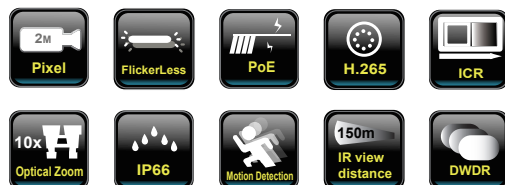

H.265 2MP PoE Outdoor IR LED Speed Dome Network Camera (10X)

◆ Technical Specifications

Model	ISP2065-10X
Image Sensor	1 / 2.8" 2 Megapixel CMOS Sensor
Video Resolution	1920x1080, 1280x720, 640x360, 320x240, 176x144
Video Frame Rate	Up to 30fps for All Video
Video Compression	H.265, H.264, M-JPEG
Minimum Illumination	Color:0.05Lux, B/W:0.001Lux, IR LEDs ON:0Lux
IR LED units	6 Units High Power
IR LED Working Distance	100m
DWDR Mode	Off / Low / Middle / High
Day&Night Mode	Auto / Color / B/W / Time Mode with auto ICR
Auto Electronic Shutter	1/30 ~ 1/10,000 sec
White Balance	Yes
DNR	2D / 3D
Language	English / Japanese / Chinese (Traditional, Simplified) / Russian / French / Italian / German / Spanish / Polish / Portuguese
Supported Protocols	IPv6, IPv4, HTTP, HTTPS, SNMP, QoS/DSCP, Access list, IEEE802.1X, RTSP, TCP/IP, UDP, SMTP, FTP, PPPoE, DHCP, DDNS, NTP, UPnP, 3GPP, SAMBA, Bonjour
Video Streaming	H.265, H.264 and M-JPEG Dual/Triple Streaming
Audio Streaming	N/A
Controls ; Auto Pan	PAN / TILT / ZOOM ; Yes
Patrol	8 groups with 24 point
Pan Range	360° Auto Flip
Pan Manual Control Speed	0.42°~25.8°/sec.
Tilt Range	90° Auto Flip
Tilt Manual Control Speed	0.31°~18.69°/sec.
Cruise	Yes, 8 groups
Home Position	Yes
Preset Positions	256 Positions
Lens / F value	10X Optical Zoom f5~50mm / F1.6~F1.8
Angle of View	3.7° ~ 57.5° (Horizontal) / 2° ~ 31.9° (Vertical)
Water Resistance	IP66
Power Supply ; Consumption	PoE / DC12V ; PoE: 12.3W / DC12V: 10.3W
Operating Temp.	-20°C ~ 60°C
Dimensions / Net Weight	135mm(DIA) x 198mm(H) / 1.8kg

◆ Specifications are subject to change without prior notice.

ISP2065-10X

◆ Key Features

- └ 1 / 2.8" 2MP CMOS Sensor
- └ 1920x1080@30fps ; H.265, H.264, M-JPEG
- └ Support 3D / 2D Digital Noise Reduction
- └ Support iPhone / iPad / Android Smartphone
- └ Support Power over Ethernet (60W compliant)