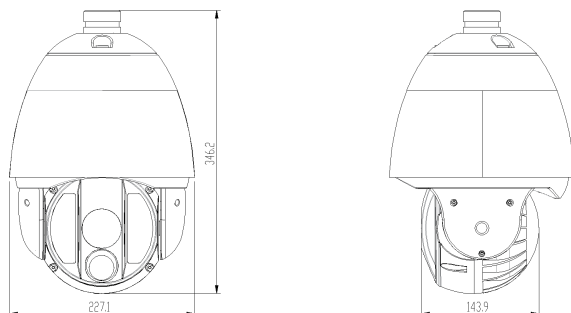

## H.265 2MP PoE Outdoor IR LED Speed Dome Network Camera (20X)

#### ◆ Key Features

- └ 1 / 2.9" 2MP CMOS Sensor
- └ 1920x1080@30fps ; H.265, H.264, M-JPEG
- └ Support 3D / 2D Digital Noise Reduction
- └ Support iPhone / iPad / Android Smartphone
- └ Support Power over Ethernet (60W compliant)

#### ◆ Mechanical Dimension

#### ◆ Technical Specifications

Model	ISPD-2065-20X
Image Sensor	1 / 2.9" 2 Megapixel CMOS Sensor
Video Resolution	1920x1080, 1280x720, 640x480, 320x240, 176x144
Video Frame Rate	Up to 30fps for All Video
Video Compression	H.265, H.264, M-JPEG
Minimum Illumination	Color:0.05Lux, B/W:0.005Lux, IR LEDs ON:0Lux
IR LED units	9 Units High Power
IR LED Working Distance	150m
DWDR Mode	Off / Low / Middle / High
Day&Night Mode	Auto / Color / B/W / Time Mode with auto ICR
Auto Electronic Shutter	1/30 ~ 1/5,000 sec
White Balance	Yes
DNR	2D / 3D
Language	English / Japanese / Chinese (Traditional, Simplified) / Russian / French / Italian / German / Spanish / Polish / Portuguese
Supported Protocols	IPv6, IPv4, HTTP, HTTPS, SNMP, QoS/DSCP, Access list, IEEE802.1X, RTSP, TCP/IP, UDP, SMTP, FTP, PPPoE, DHCP, DDNS, NTP, UPnP, 3GPP, SAMBA, Bonjour
Video Streaming	H.265, H.264 and M-JPEG Dual/Triple Streaming
Audio Streaming	G.711(64K) / G.726(32K,24K) ; 3.5mm phone jack
Controls ; Auto Pan	PAN / TILT / ZOOM ; Yes
Patrol	8 groups with 24 point
Pan Range	360° Auto Flip
Pan Manual Control Speed	0.42°~25.8°/sec.
Tilt Range	90° Auto Flip
Tilt Manual Control Speed	0.31°~18.69°/sec.
Cruise	Yes, 8 groups
Home Position	Yes
Preset Positions	256 Positions
Lens / F value	20X Optical Zoom f4.7~94.0mm / F1.6~F2.8
Angle of View	3.48° ~ 62.6° (Horizontal) / 2° ~ 39.16° (Vertical)
Water Resistance	IP66
Power Supply ; Consumption	PoE / DC36V ; PoE: 41W / DC36V: 42W
Operating Temp.	-20°C ~ 60°C
Dimensions / Net Weight	227mm(DIA) x 346mm(H) / 5.3kg