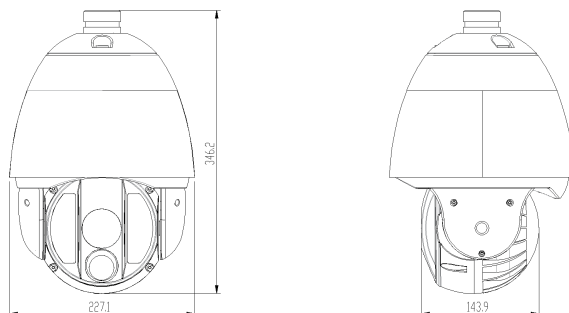

ISPD-2065-30X

◆ Key Features

- └ 1/2.9" 2 Megapixel Exmor CMOS sensor
- └ Resolution full HD 1920x1080P@30fps
- └ Support H.265, H.264, M-JPEG Compression
- └ 2D/3D Digital Noise Reduction
- └ Support SD Card for backup
- └ Support Power over Ethernet / 12Vdc Power Input
- └ Support iPhone / iPad / Android

◆ Mechanical Dimension

H.265 2MP PoE Outdoor IR LED Speed Dome Network Camera (30X)

◆ Technical Specifications

Model	ISPD-2065-30X
Image Sensor	1 / 2.9" 2 Megapixel CMOS Sensor
Video Resolution	1920x1080, 1280x720, 640x480, 320x240, 176x144
Video Frame Rate	Up to 30fps for All Video
Video Compression	H.265, H.264, M-JPEG
Minimum Illumination	Color:0.05Lux, B/W:0.005Lux, IR LEDs ON:0Lux
IR LED units	9 Units High Power
IR LED Working Distance	150m
DWDR Mode	Off / Low / Middle / High
Day&Night Mode	Auto / Color / B/W / Time Mode with auto ICR
Auto Electronic Shutter	1/30 ~ 1/5,000 sec
White Balance	Yes
DNR	2D / 3D
Language	English / Japanese / Chinese (Traditional, Simplified) / Russian / French / Italian / German / Spanish / Polish / Portuguese
Supported Protocols	IPv6, IPv4, HTTP, HTTPS, SNMP, QoS/DSCP, Access list, IEEE802.1X, RTSP, TCP/IP, UDP, SMTP, FTP, PPPoE, DHCP, DDNS, NTP, UPnP, 3GPP, SAMBA, Bonjour
Video Streaming	H.265, H.264 and M-JPEG Dual/Triple Streaming
Audio Streaming	G.711(64K) / G.726(32K,24K) ; 3.5mm phone jack
Controls ; Auto Pan	PAN / TILT / ZOOM ; Yes
Patrol	8 groups with 24 point
Pan Range	360° Auto Flip
Pan Manual Control Speed	0.42~25.8°/sec.
Tilt Range	90° Auto Flip
Tilt Manual Control Speed	0.31~18.69°/sec.
Cruise	Yes, 8 groups
Home Position	Yes
Preset Positions	256 Positions
Lens / F value	20X Optical Zoom f4.5~135mm / F1.6~F4.4
Angle of View	2° ~ 59° (Horizontal) / 1° ~ 40° (Vertical)
Water Resistance	IP66
Power Supply ; Consumption	PoE / DC36V ; PoE: 50W / DC36V: 50W
Operating Temp.	-20°C ~ 60°C
Dimensions / Net Weight	227mm(DIA) x 346mm(H) / 5.3kg