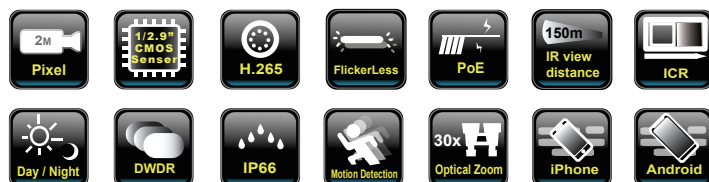

ISPD-2065-30X

◆ Key Features

- └ 1/2.9" 2 Megapixel Exmor CMOS sensor
- └ Resolution full HD 1920x1080P@30fps
- └ Support H.265, H.264, M-JPEG Compression
- └ 2D/3D Digital Noise Reduction
- └ Support SD Card for backup
- └ Support Power over Ethernet / 12Vdc Power Input
- └ Support iPhone / iPad / Android

◆ Mechanical Dimension

H.265 2MP PoE Outdoor IR LED Speed Dome Network Camera (30X)

◆ Technical Specifications

Model	ISPD-2065-30X
Image Sensor	1 / 2.9" 2 Megapixel CMOS Sensor
Video Resolution	1920x1080, 1280x720, 640x480, 320x240, 176x144
Video Frame Rate	Up to 30fps for All Video
Video Compression	H.265, H.264, M-JPEG
Minimum Illumination	Color:0.05Lux, B/W:0.005Lux, IR LEDs ON:0Lux
IR LED units	9 Units High Power
IR LED Working Distance	150m
DWDR Mode	Off / Low / Middle / High
Day&Night Mode	Auto / Color / B/W / Time Mode with auto ICR
Auto Electronic Shutter	1/30 ~ 1/5,000 sec
White Balance	Yes
DNR	2D / 3D
Language	English / Japanese / Chinese (Traditional, Simplified) / Russian / French / Italian / German / Spanish / Polish / Portuguese
Supported Protocols	IPv6, IPv4, HTTP, HTTPS, SNMP, QoS/DSCP, Access list, IEEE802.1X, RTSP, TCP/IP, UDP, SMTP, FTP, PPPoE, DHCP, DDNS, NTP, UPnP, 3GPP, SAMBA, Bonjour
Video Streaming	H.265, H.264 and M-JPEG Dual/Triple Streaming
Audio Streaming	G.711(64K) / G.726(32K,24K) ; 3.5mm phone jack
Controls ; Auto Pan	PAN / TILT / ZOOM ; Yes
Patrol	8 groups with 24 point
Pan Range	360° Auto Flip
Pan Manual Control Speed	0.42~25.8°/sec.
Tilt Range	90° Auto Flip
Tilt Manual Control Speed	0.31~18.69°/sec.
Cruise	Yes, 8 groups
Home Position	Yes
Preset Positions	256 Positions
Lens / F value	20X Optical Zoom f4.5~135mm / F1.6~F4.4
Angle of View	2° ~ 59° (Horizontal) / 1° ~ 40° (Vertical)
Water Resistance	IP66
Power Supply ; Consumption	PoE / DC36V ; PoE: 50W / DC36V: 50W
Operating Temp.	-20°C ~ 60°C
Dimensions / Net Weight	227mm(DIA) x 346mm(H) / 5.3kg