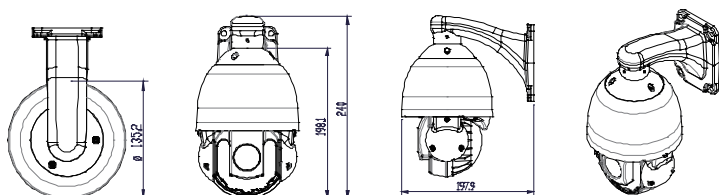

#### ◆ Key Features

- 1/3" 4 Megapixel CMOS sensor
- Resolution 2K Ultra HD 2592x1520P@25fps
- Support H.265, H.264, M-JPEG Compression
- 2D/3D Digital Noise Reduction
- Support SD Card for backup
- Support Power over Ethernet / 12Vdc Power Input
- Support iPhone / iPad / Android

#### ◆ Mechanical Dimension

#### ◆ Technical Specifications

Model	ISPD-4065-10X
Image Sensor	1 / 3" 4 Megapixel CMOS Sensor
Video Resolution	2592x1520, 1920x1080, 1280x720, 640x360
Video Frame Rate	2592x1520@25fps, 1920x1080@30fps, 1280x720@30fps, 640x360@30fps
Video Compression	H.265, H.264, M-JPEG
Minimum Illumination	Color:0.08Lux, B/W:0.03Lux, IR LEDs ON:0Lux
DWDR Mode	Off / Low / Middle / High
Day&Night Mode	Auto / Color / B/W / Time Mode with auto ICR
Auto Electronic Shutter	Auto; 1/1 ~ 1/5,000 sec
White Balance	Yes
DNR	2D / 3D
Language	English / Japanese / Chinese (Traditional, Simplified) / Russian / French / Italian / German / Spanish / Polish / Portuguese
Supported Protocols	IPv6, IPv4, HTTP, HTTPS, SNMP, QoS/DSCP, Access list, IEEE802.1X, RTSP, TCP/IP, UDP, SMTP, FTP, PPPoE, DHCP, DDNS, NTP, UPnP, 3GPP, SAMBA, Bonjour
Video Streaming	H.265, H.264 and M-JPEG Quadruple Streaming
Audio Streaming	N / A
Controls ; Auto Pan	PAN / TILT / ZOOM ; Yes
Patrol	8 groups with 24 point
Pan Range	360° Auto Flip
Pan Manual Control Speed	0.45°~90°/sec.
Tilt Range	90° Auto Flip
Tilt Manual Control Speed	0.35°~45°/sec.
Cruise	Yes, 8 groups
Home Position	Yes
Preset Positions	256 Positions
Lens / F value ; Angle of View	f5 ~ 50mm 10x optical zoom / F1.6 ~ F1.8 ; 6.99° ~ 51.04° (H) / 4.17° ~ 30.63° (V)
IR LED ; Working Distance	6 Units High Power ; 70M
Water Resistance	IP66
Power Supply ; Consumption	PoE / DC36V ; PoE: 15W / DC36V: 14.5W
Operating Temp. ; Humidity	-20°C ~ 60°C / 90%
Dimensions / Net Weight	135mm(DIA) x 198mm(H) / 1800g